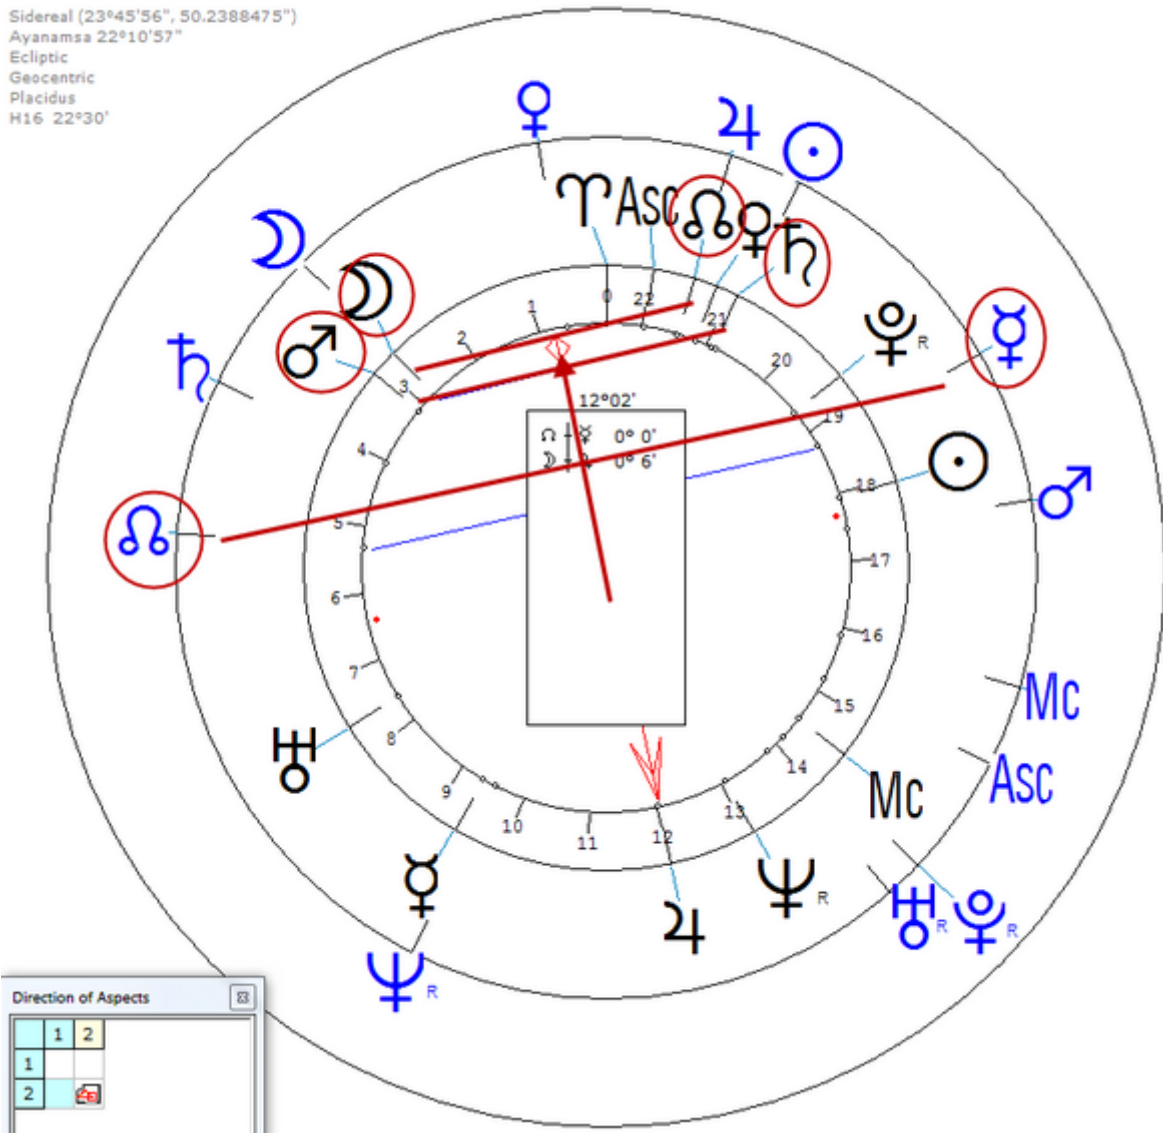

Lunar Return (Harmonic 16)

$$\text{Lunar } \text{♀} / \text{♋} = \text{♂}_n / \text{♃}_n = \text{♃}_n / \text{♋}_n$$

Beese-Boutard, Amelie
 18 September 1886 Sat 4:00 (GMT+0:54:56) 51n03 13e44
 Dresden, Germany
 Sidereal (23°45'56", 50.2388475")
 Ayanamsa 22°10'57"
 Ecliptic
 Geocentric
 Placidus
 H16 22°30'